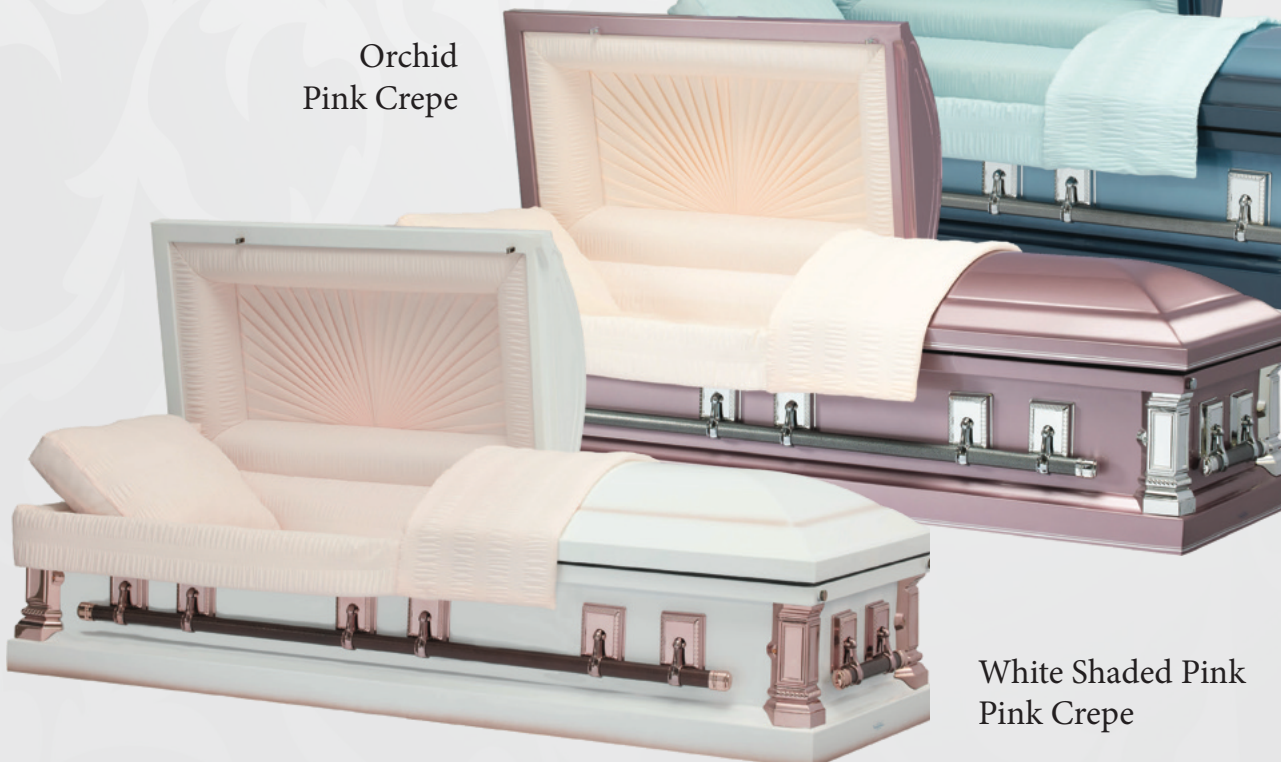

Orchid
Pink Crepe

White Shaded Pink
Pink Crepe